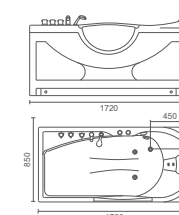

WS-084  
Size:1500x1500x640mm

WS-150150  
Size:1520x1520x690mm

WS-090(TV)  
Size:1850x950x800mm

Computer panel 电脑控制面板  
Radio 收音机  
TV 电视  
Ozone disinfection 臭氧  
Function switch 功能转换  
Movable shower 活动花洒  
Water pressure massage 水力按摩  
Bubble system 泡泡浴  
Heat pump 恒温器  
Electric leakage protection 电子防漏保护  
Overflow protection 防溢保护  
Back massage 背部按摩

WS-135135

WS-135135  
Size:1350x1350x720mm

WS-028

WS-028  
Size:1580x1580x690mm

WS-027

WS-027  
Size:1300x1300x630mm

WS-090

WS-090  
Size:1850x950x680mm

WS-085

WS-085  
Size:1840x1240x650mm

WS-083

WS-083  
Size:1500x1500x640mm

WS-029

WS-029  
Size:1480x1480x630mm

WS-15085  
WS-16085  
WS-17085

WS-15085  
Size:1520x850x700mm(left/right)  
WS-16085  
Size:1620x850x700mm(left/right)  
WS-17085  
Size:1720x850x700mm(left/right)

WS-004(Left/Right)  
WS-010(Left/Right)

WS-004(Left/Right)  
Size:1720x880x620mm(left/right)  
WS-010(Left/Right)  
Size:1500x830x620mm(left/right)