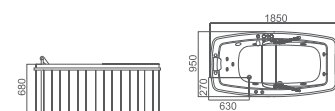

WS-084  
Size:1500x1500x640mm

WS-150150  
Size:1520x1520x690mm

WS-090(TV)  
Size:1850x950x800mm

Computer panel 电脑控制面板  
Radio 收音机  
TV 电视  
Ozone disinfection 臭氧  
Function switch 功能转换  
Movable shower 活动花洒  
Water pressure massage 水力按摩  
Bubble system 泡泡浴  
Heat pump 恒温器  
Electric leakage protection 电子防漏保护  
Overflow protection 防溢保护  
Back massage 背部按摩

WS-135135

WS-135135  
Size:1350x1350x720mm

WS-028

WS-028  
Size:1580x1580x690mm

WS-027

WS-027  
Size:1300x1300x630mm

WS-090

WS-090  
Size:1850x950x680mm

WS-085

WS-085  
Size:1840x1240x650mm

WS-083

WS-083  
Size:1500x1500x640mm

WS-029

WS-029  
Size:1480x1480x630mm

WS-15085  
WS-16085  
WS-17085

WS-15085  
Size:1520x850x700mm(left/right)  
WS-16085  
Size:1620x850x700mm(left/right)  
WS-17085  
Size:1720x850x700mm(left/right)

WS-004(Left/Right)  
WS-010(Left/Right)

WS-004(Left/Right)  
Size:1720x880x620mm(left/right)  
WS-010(Left/Right)  
Size:1500x830x620mm(left/right)