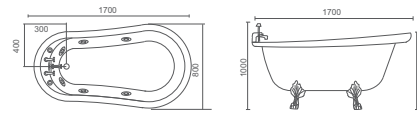

Function switch  
功能转换  
Overflow protection  
防溢保护  
Movable shower  
活动花洒

WS-063

WS-060B

WS-062

WS-063  
Size:1500x770x780mm

WS-060B  
Size:1800x1800x620mm

WS-062  
Size:1700x800x780mm

WS-030(Left/Right)  
WS-033(Left/Right)

WS-081 (Left/Right)  
WS-082 (Left/Right)

WS-034

WS-030(Left/Right)  
Size:1560x850x630mm(left/right)  
WS-033(Left/Right)  
Size:1700x850x680mm(left/right)

WS-081 (Left/Right)  
Size:1500x810x660mm  
WS-082 (Left/Right)  
Size:1700x890x660mm

WS-085

WS-085  
Size:1840x1240x650mm

WS-083

WS-083  
Size:1500x1500x640mm

WS-029

WS-029  
Size:1480x1480x630mm

WS-15085  
WS-16085  
WS-17085

WS-15085  
Size:1520x850x700mm(left/right)  
WS-16085  
Size:1620x850x700mm(left/right)  
WS-17085  
Size:1720x850x700mm(left/right)

WS-004(Left/Right)  
WS-010(Left/Right)

WS-004(Left/Right)  
Size:1720x880x620mm(left/right)  
WS-010(Left/Right)  
Size:1500x830x620mm(left/right)