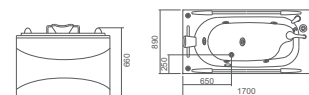

Function switch  
功能转换  
Overflow protection  
防溢保护  
Movable shower  
活动花洒

WS-063

WS-060B

WS-062

WS-063  
Size:1500x770x780mm

WS-060B  
Size:1800x1800x620mm

WS-062  
Size:1700x800x780mm

WS-030(Left/Right)  
WS-033(Left/Right)

WS-081 (Left/Right)  
WS-082 (Left/Right)

WS-034

WS-030(Left/Right)  
Size:1560x850x630mm(left/right)  
WS-033(Left/Right)  
Size:1700x850x680mm(left/right)

WS-081 (Left/Right)  
Size:1500x810x660mm  
WS-082 (Left/Right)  
Size:1700x890x660mm

WS-034  
Size:1700x850x690mm

WS-004(Left/Right)  
WS-010(Left/Right)

WS-004(Left/Right)  
Size:1720x880x620mm(left/right)  
WS-010(Left/Right)  
Size:1500x830x620mm(left/right)