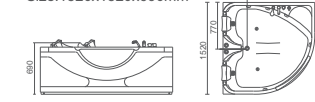

# main features & function

Function switch 功能转换  
Movable shower 活动花洒  
Water pressure massage 水力按摩  
Overflow protection 防溢保护  
Back massage 背部按摩

WS-080 (Left/Right)

WS-084

WS-150150

WS-080 (Left/Right)  
Size:1800x1200x660mm

WS-084  
Size:1500x1500x640mm

WS-150150  
Size:1520x1520x690mm

WS-090(TV)  
Size:1850x950x800mm

Computer panel 电脑控制面板  
Radio 收音机  
TV 电视  
Ozone disinfection 臭氧  
Function switch 功能转换  
Movable shower 活动花洒  
Water pressure massage 水力按摩  
Bubble system 泡泡浴  
Heat pump 恒温器  
Electric leakage protection 电子防漏保护  
Overflow protection 防溢保护  
Back massage 背部按摩

WS-085

WS-085  
Size:1840x1240x650mm

WS-083

WS-083  
Size:1500x1500x640mm

WS-029

WS-029  
Size:1480x1480x630mm

WS-15085  
WS-16085  
WS-17085

WS-15085  
Size:1520x850x700mm(left/right)  
WS-16085  
Size:1620x850x700mm(left/right)  
WS-17085  
Size:1720x850x700mm(left/right)