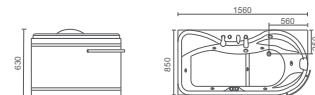

Function switch  
功能转换  
Overflow protection  
防溢保护  
Movable shower  
活动花洒

WS-063

WS-060B

WS-062

WS-063  
Size:1500x770x780mm

WS-060B  
Size:1800x1800x620mm

WS-062  
Size:1700x800x780mm

WS-030(Left/Right)  
WS-033(Left/Right)

WS-081 (Left/Right)  
WS-082 (Left/Right)

WS-034

WS-030(Left/Right)  
Size:1560x850x630mm(left/right)  
WS-033(Left/Right)  
Size:1700x850x680mm(left/right)

WS-081 (Left/Right)  
Size:1500x810x660mm  
WS-082 (Left/Right)  
Size:1700x890x660mm

WS-085

WS-085  
Size:1840x1240x650mm

WS-083

WS-083  
Size:1500x1500x640mm

WS-029

WS-029  
Size:1480x1480x630mm

WS-15085  
WS-16085  
WS-17085

WS-15085  
Size:1520x850x700mm(left/right)  
WS-16085  
Size:1620x850x700mm(left/right)  
WS-17085  
Size:1720x850x700mm(left/right)

WS-004(Left/Right)  
WS-010(Left/Right)

WS-004(Left/Right)  
Size:1720x880x620mm(left/right)  
WS-010(Left/Right)  
Size:1500x830x620mm(left/right)