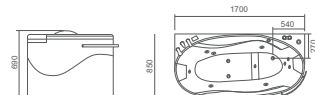

Function switch  
功能转换  
Overflow protection  
防溢保护  
Movable shower  
活动花洒

WS-063

WS-060B

WS-062

WS-063  
Size:1500x770x780mm

WS-060B  
Size:1800x1800x620mm

WS-062  
Size:1700x800x780mm

WS-030(Left/Right)  
WS-033(Left/Right)

WS-081 (Left/Right)  
WS-082 (Left/Right)

WS-034

WS-030(Left/Right)  
Size:1560x850x630mm(left/right)  
WS-033(Left/Right)  
Size:1700x850x680mm(left/right)

WS-081 (Left/Right)  
Size:1500x810x660mm  
WS-082 (Left/Right)  
Size:1700x890x660mm

WS-034  
Size:1700x850x690mm

WS-004(Left/Right)  
WS-010(Left/Right)

WS-004(Left/Right)  
Size:1720x880x620mm(left/right)  
WS-010(Left/Right)  
Size:1500x830x620mm(left/right)