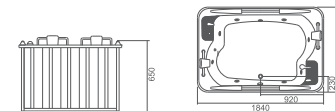

WS-084  
Size:1500x1500x640mm

WS-150150  
Size:1520x1520x690mm

WS-090(TV)  
Size:1850x950x800mm

Computer panel 电脑控制面板  
Radio 收音机  
TV 电视  
Ozone disinfection 臭氧  
Function switch 功能转换  
Movable shower 活动花洒  
Water pressure massage 水力按摩  
Bubble system 泡泡浴  
Heat pump 恒温器  
Electric leakage protection 电子防漏保护  
Overflow protection 防溢保护  
Back massage 背部按摩

WS-135135

WS-135135  
Size:1350x1350x720mm

WS-028

WS-028  
Size:1580x1580x690mm

WS-027

WS-027  
Size:1300x1300x630mm

WS-090

WS-090  
Size:1850x950x680mm

WS-085

WS-085  
Size:1840x1240x650mm

WS-083

WS-083  
Size:1500x1500x640mm

WS-029

WS-029  
Size:1480x1480x630mm

WS-15085  
WS-16085  
WS-17085

WS-15085  
Size:1520x850x700mm(left/right)  
WS-16085  
Size:1620x850x700mm(left/right)  
WS-17085  
Size:1720x850x700mm(left/right)

WS-004(Left/Right)  
WS-010(Left/Right)

WS-004(Left/Right)  
Size:1720x880x620mm(left/right)  
WS-010(Left/Right)  
Size:1500x830x620mm(left/right)