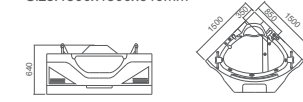

WS-081 (Left/Right)  
WS-082 (Left/Right)

WS-034

WS-030(Left/Right)  
Size:1560x850x630mm(left/right)  
WS-033(Left/Right)  
Size:1700x850x680mm(left/right)

WS-081 (Left/Right)  
Size:1500x810x660mm  
WS-082 (Left/Right)  
Size:1700x890x660mm

# main features & function

Function switch 功能转换  
Movable shower 活动花洒  
Water pressure massage 水力按摩  
Overflow protection 防溢保护  
Back massage 背部按摩

WS-080 (Left/Right)

WS-084

WS-150150

WS-080 (Left/Right)  
Size:1800x1200x660mm

WS-084  
Size:1500x1500x640mm

WS-150150  
Size:1520x1520x690mm

WS-090(TV)  
Size:1850x950x800mm

Computer panel 电脑控制面板  
Radio 收音机  
TV 电视  
Ozone disinfection 臭氧  
Function switch 功能转换  
Movable shower 活动花洒  
Water pressure massage 水力按摩  
Bubble system 泡泡浴  
Heat pump 恒温器  
Electric leakage protection 电子防漏保护  
Overflow protection 防溢保护  
Back massage 背部按摩

WS-085

WS-085  
Size:1840x1240x650mm

WS-083

WS-083  
Size:1500x1500x640mm

WS-029

WS-029  
Size:1480x1480x630mm

WS-15085  
WS-16085  
WS-17085

WS-15085  
Size:1520x850x700mm(left/right)  
WS-16085  
Size:1620x850x700mm(left/right)  
WS-17085  
Size:1720x850x700mm(left/right)