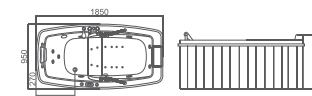

# main features & function

Function switch 功能转换  
Movable shower 活动花洒  
Water pressure massage 水力按摩  
Overflow protection 防溢保护  
Back massage 背部按摩

WS-080 (Left/Right)

WS-084

WS-150150

WS-080 (Left/Right)  
Size:1800x1200x660mm

WS-084  
Size:1500x1500x640mm

WS-150150  
Size:1520x1520x690mm

WS-090(TV)  
Size:1850x950x800mm

Computer panel 电脑控制面板  
Radio 收音机  
TV 电视  
Ozone disinfection 臭氧  
Function switch 功能转换  
Movable shower 活动花洒  
Water pressure massage 水力按摩  
Bubble system 泡泡浴  
Heat pump 恒温器  
Electric leakage protection 电子防漏保护  
Overflow protection 防溢保护  
Back massage 背部按摩

WS-135135

WS-135135  
Size:1350x1350x720mm

WS-028

WS-028  
Size:1580x1580x690mm

WS-027

WS-027  
Size:1300x1300x630mm

WS-090

WS-090  
Size:1850x950x680mm

WS-085

WS-085  
Size:1840x1240x650mm

WS-083

WS-083  
Size:1500x1500x640mm

WS-029

WS-029  
Size:1480x1480x630mm

WS-15085  
WS-16085  
WS-17085

WS-15085  
Size:1520x850x700mm(left/right)  
WS-16085  
Size:1620x850x700mm(left/right)  
WS-17085  
Size:1720x850x700mm(left/right)