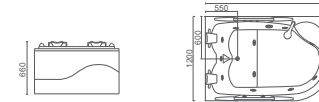

# main features & function

Function switch 功能转换  
Movable shower 活动花洒  
Water pressure massage 水力按摩  
Overflow protection 防溢保护  
Back massage 背部按摩

WS-080 (Left/Right)

WS-084

WS-150150

WS-080 (Left/Right)  
Size:1800x1200x660mm

WS-084  
Size:1500x1500x640mm

WS-150150  
Size:1520x1520x690mm

WS-090(TV)  
Size:1850x950x800mm

Computer panel 电脑控制面板  
Radio 收音机  
TV 电视  
Ozone disinfection 臭氧  
Function switch 功能转换  
Movable shower 活动花洒  
Water pressure massage 水力按摩  
Bubble system 泡泡浴  
Heat pump 恒温器  
Electric leakage protection 电子防漏保护  
Overflow protection 防溢保护  
Back massage 背部按摩

WS-085

WS-085  
Size:1840x1240x650mm

WS-083

WS-083  
Size:1500x1500x640mm

WS-029

WS-029  
Size:1480x1480x630mm

WS-15085  
WS-16085  
WS-17085

WS-15085  
Size:1520x850x700mm(left/right)  
WS-16085  
Size:1620x850x700mm(left/right)  
WS-17085  
Size:1720x850x700mm(left/right)