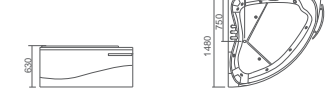

WS-084  
Size:1500x1500x640mm

WS-150150  
Size:1520x1520x690mm

WS-090(TV)  
Size:1850x950x800mm

Computer panel 电脑控制面板  
Radio 收音机  
TV 电视  
Ozone disinfection 臭氧  
Function switch 功能转换  
Movable shower 活动花洒  
Water pressure massage 水力按摩  
Bubble system 泡泡浴  
Heat pump 恒温器  
Electric leakage protection 电子防漏保护  
Overflow protection 防溢保护  
Back massage 背部按摩

WS-135135

WS-135135  
Size:1350x1350x720mm

WS-028

WS-028  
Size:1580x1580x690mm

WS-027

WS-027  
Size:1300x1300x630mm

WS-090

WS-090  
Size:1850x950x680mm

WS-085

WS-085  
Size:1840x1240x650mm

WS-083

WS-083  
Size:1500x1500x640mm

WS-029

WS-029  
Size:1480x1480x630mm

WS-15085  
WS-16085  
WS-17085

WS-15085  
Size:1520x850x700mm(left/right)  
WS-16085  
Size:1620x850x700mm(left/right)  
WS-17085  
Size:1720x850x700mm(left/right)

WS-004(Left/Right)  
WS-010(Left/Right)

WS-004(Left/Right)  
Size:1720x880x620mm(left/right)  
WS-010(Left/Right)  
Size:1500x830x620mm(left/right)