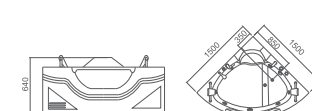

WS-084  
Size:1500x1500x640mm

WS-150150  
Size:1520x1520x690mm

WS-090(TV)  
Size:1850x950x800mm

Computer panel 电脑控制面板  
Radio 收音机  
TV 电视  
Ozone disinfection 臭氧  
Function switch 功能转换  
Movable shower 活动花洒  
Water pressure massage 水力按摩  
Bubble system 泡泡浴  
Heat pump 恒温器  
Electric leakage protection 电子防漏保护  
Overflow protection 防溢保护  
Back massage 背部按摩

WS-135135

WS-135135  
Size:1350x1350x720mm

WS-028

WS-028  
Size:1580x1580x690mm

WS-027

WS-027  
Size:1300x1300x630mm

WS-090

WS-090  
Size:1850x950x680mm

WS-085

WS-085  
Size:1840x1240x650mm

WS-083

WS-083  
Size:1500x1500x640mm

WS-029

WS-029  
Size:1480x1480x630mm

WS-15085  
WS-16085  
WS-17085

WS-15085  
Size:1520x850x700mm(left/right)  
WS-16085  
Size:1620x850x700mm(left/right)  
WS-17085  
Size:1720x850x700mm(left/right)

WS-004(Left/Right)  
WS-010(Left/Right)

WS-004(Left/Right)  
Size:1720x880x620mm(left/right)  
WS-010(Left/Right)  
Size:1500x830x620mm(left/right)