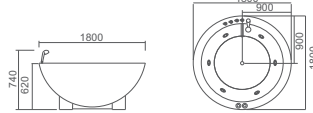

Function switch  
功能转换  
Overflow protection  
防溢保护  
Movable shower  
活动花洒

WS-063

WS-060B

WS-062

WS-063  
Size:1500x770x780mm

WS-060B  
Size:1800x1800x620mm

WS-062  
Size:1700x800x780mm

WS-030(Left/Right)  
WS-033(Left/Right)

WS-081 (Left/Right)  
WS-082 (Left/Right)

WS-034

WS-030(Left/Right)  
Size:1560x850x630mm(left/right)  
WS-033(Left/Right)  
Size:1700x850x680mm(left/right)

WS-081 (Left/Right)  
Size:1500x810x660mm  
WS-082 (Left/Right)  
Size:1700x890x660mm

WS-085

WS-085  
Size:1840x1240x650mm

WS-083

WS-083  
Size:1500x1500x640mm

WS-029

WS-029  
Size:1480x1480x630mm

WS-15085  
WS-16085  
WS-17085

WS-15085  
Size:1520x850x700mm(left/right)  
WS-16085  
Size:1620x850x700mm(left/right)  
WS-17085  
Size:1720x850x700mm(left/right)

WS-004(Left/Right)  
WS-010(Left/Right)

WS-004(Left/Right)  
Size:1720x880x620mm(left/right)  
WS-010(Left/Right)  
Size:1500x830x620mm(left/right)