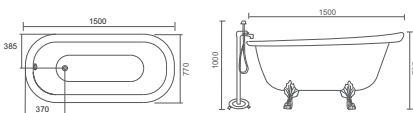

Function switch  
功能转换  
Overflow protection  
防溢保护  
Movable shower  
活动花洒

WS-063

WS-060B

WS-062

WS-063  
Size:1500x770x780mm

WS-060B  
Size:1800x1800x620mm

WS-062  
Size:1700x800x780mm

WS-030(Left/Right)  
WS-033(Left/Right)

WS-081 (Left/Right)  
WS-082 (Left/Right)

WS-034

WS-030(Left/Right)  
Size:1560x850x630mm(left/right)  
WS-033(Left/Right)  
Size:1700x850x680mm(left/right)

WS-081 (Left/Right)  
Size:1500x810x660mm  
WS-082 (Left/Right)  
Size:1700x890x660mm

WS-085

WS-085  
Size:1840x1240x650mm

WS-083

WS-083  
Size:1500x1500x640mm

WS-029

WS-029  
Size:1480x1480x630mm

WS-15085  
WS-16085  
WS-17085

WS-15085  
Size:1520x850x700mm(left/right)  
WS-16085  
Size:1620x850x700mm(left/right)  
WS-17085  
Size:1720x850x700mm(left/right)

WS-004(Left/Right)  
WS-010(Left/Right)

WS-004(Left/Right)  
Size:1720x880x620mm(left/right)  
WS-010(Left/Right)  
Size:1500x830x620mm(left/right)