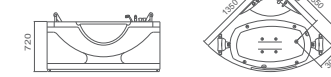

# main features & function

Function switch 功能转换  
Movable shower 活动花洒  
Water pressure massage 水力按摩  
Overflow protection 防溢保护  
Back massage 背部按摩

WS-080 (Left/Right)

WS-084

WS-150150

WS-080 (Left/Right)  
Size:1800x1200x660mm

WS-084  
Size:1500x1500x640mm

WS-150150  
Size:1520x1520x690mm

WS-090(TV)  
Size:1850x950x800mm

Computer panel 电脑控制面板  
Radio 收音机  
TV 电视  
Ozone disinfection 臭氧  
Function switch 功能转换  
Movable shower 活动花洒  
Water pressure massage 水力按摩  
Bubble system 泡泡浴  
Heat pump 恒温器  
Electric leakage protection 电子防漏保护  
Overflow protection 防溢保护  
Back massage 背部按摩

WS-135135

WS-135135  
Size:1350x1350x720mm

WS-028

WS-028  
Size:1580x1580x690mm

WS-027

WS-027  
Size:1300x1300x630mm

WS-090

WS-090  
Size:1850x950x680mm

WS-085

WS-085  
Size:1840x1240x650mm

WS-083

WS-083  
Size:1500x1500x640mm

WS-029

WS-029  
Size:1480x1480x630mm

WS-15085  
WS-16085  
WS-17085

WS-15085  
Size:1520x850x700mm(left/right)  
WS-16085  
Size:1620x850x700mm(left/right)  
WS-17085  
Size:1720x850x700mm(left/right)