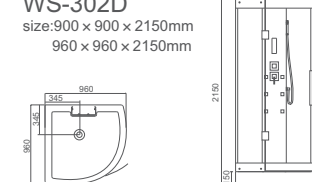

WS-304D

**WS-304D**  
 size: 750 × 900 × 2150mm  
 800 × 1000 × 2150mm  
 800 × 1200 × 2150mm

WS-300E

**WS-300E**  
 size: 1200 × 900 × 2150mm

WS-301E

**WS-301E**  
 size: 900 × 900 × 2150mm  
 1000 × 1000 × 2150mm

WS-302E

**WS-302E**  
 size: 900 × 900 × 2150mm  
 960 × 960 × 2150mm

WS-303E

**WS-303E**  
 size: 800 × 800 × 2150mm  
 900 × 900 × 2150mm  
 1000 × 1000 × 2150mm

WS-304E

**WS-304E**  
 size: 750 × 900 × 2150mm  
 800 × 1000 × 2150mm  
 800 × 1200 × 2150mm

## main features and function

主要特点和功能

1. 全玻璃房体 complete glass
2. 顶部灯光 top light
3. 排气扇 exhaust fan
4. 豪华顶部花洒 luxury top shower
5. 针刺按摩 nozzle

**WS-300D**  
size:1200 × 900 × 2150mm

**WS-302D**  
size:900 × 900 × 2150mm  
960 × 960 × 2150mm

**WS-301D**  
size:900 × 900 × 2150mm  
1000 × 1000 × 2150mm

**WS-303D**  
size:800 × 800 × 2150mm  
900 × 900 × 2150mm  
1000 × 1000 × 2150mm

WS-304D

**WS-304D**  
size:750 × 900 × 2150mm  
800 × 1000 × 2150mm  
800 × 1200 × 2150mm