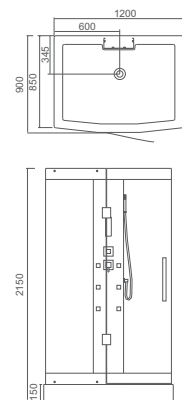

WS-302E

**WS-302E**  
 size: 900 × 900 × 2150mm  
 960 × 960 × 2150mm

WS-303E

**WS-303E**  
 size: 800 × 800 × 2150mm  
 900 × 900 × 2150mm  
 1000 × 1000 × 2150mm

WS-304E

**WS-304E**  
 size: 750 × 900 × 2150mm  
 800 × 1000 × 2150mm  
 800 × 1200 × 2150mm

**WS-301D**  
size:900 × 900 × 2150mm  
1000 × 1000 × 2150mm

**WS-303D**  
size:800 × 800 × 2150mm  
900 × 900 × 2150mm  
1000 × 1000 × 2150mm

WS-304D

**WS-304D**  
size:750 × 900 × 2150mm  
800 × 1000 × 2150mm  
800 × 1200 × 2150mm

WS-301E

WS-303E

WS-302E

WS-304E

WS-300E

**WS-300E**  
size:1200 × 900 × 2150mm

**WS-301E**  
size:900 × 900 × 2150mm  
1000 × 1000 × 2150mm

**WS-302E**  
size:900 × 900 × 2150mm  
960 × 960 × 2150mm

**WS-303E**  
size:800 × 800 × 2150mm  
900 × 900 × 2150mm  
1000 × 1000 × 2150mm

**WS-304E**  
size:750 × 900 × 2150mm  
800 × 1000 × 2150mm  
800 × 1200 × 2150mm