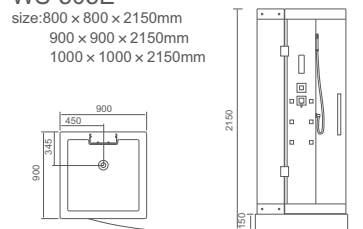

WS-302E

**WS-302E**  
 size: 900 × 900 × 2150mm  
 960 × 960 × 2150mm

WS-303E

**WS-303E**  
 size: 800 × 800 × 2150mm  
 900 × 900 × 2150mm  
 1000 × 1000 × 2150mm

WS-304E

**WS-304E**  
 size: 750 × 900 × 2150mm  
 800 × 1000 × 2150mm  
 800 × 1200 × 2150mm

**WS-301D**  
size:900 × 900 × 2150mm  
1000 × 1000 × 2150mm

**WS-303D**  
size:800 × 800 × 2150mm  
900 × 900 × 2150mm  
1000 × 1000 × 2150mm

WS-304D

**WS-304D**  
size:750 × 900 × 2150mm  
800 × 1000 × 2150mm  
800 × 1200 × 2150mm

WS-301E

WS-303E

WS-302E

WS-304E

WS-300E

**WS-300E**  
size:1200 × 900 × 2150mm

**WS-301E**  
size:900 × 900 × 2150mm  
1000 × 1000 × 2150mm

**WS-302E**  
size:900 × 900 × 2150mm  
960 × 960 × 2150mm

**WS-303E**  
size:800 × 800 × 2150mm  
900 × 900 × 2150mm  
1000 × 1000 × 2150mm

**WS-304E**  
size:750 × 900 × 2150mm  
800 × 1000 × 2150mm  
800 × 1200 × 2150mm