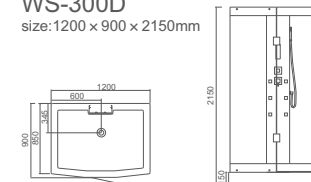

M03 整体房用简单装饰铝柱
M03 Simple accessorized column for shower enclosure

WS-300D WS-301D WS-302D WS-303D WS-304D
WS-300E WS-301E WS-302E WS-303E WS-304E

main features and function

主要特点和功能

1. 全玻璃房体 complete glass
2. 顶部灯光 top light
3. 排气扇 exhaust fan
4. 豪华顶部花洒 luxury top shower
5. 针刺按摩 nozzle