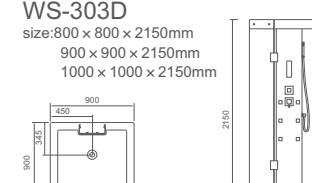

WS-304D

**WS-304D**  
 size: 750 × 900 × 2150mm  
 800 × 1000 × 2150mm  
 800 × 1200 × 2150mm

WS-300E

**WS-300E**  
 size: 1200 × 900 × 2150mm

WS-301E

**WS-301E**  
 size: 900 × 900 × 2150mm  
 1000 × 1000 × 2150mm

WS-302E

**WS-302E**  
 size: 900 × 900 × 2150mm  
 960 × 960 × 2150mm

WS-303E

**WS-303E**  
 size: 800 × 800 × 2150mm  
 900 × 900 × 2150mm  
 1000 × 1000 × 2150mm

WS-304E

**WS-304E**  
 size: 750 × 900 × 2150mm  
 800 × 1000 × 2150mm  
 800 × 1200 × 2150mm

## main features and function

主要特点和功能

1. 全玻璃房体 complete glass
2. 顶部灯光 top light
3. 排气扇 exhaust fan
4. 豪华顶部花洒 luxury top shower
5. 针刺按摩 nozzle

**WS-300D**  
size:1200 × 900 × 2150mm

**WS-302D**  
size:900 × 900 × 2150mm  
960 × 960 × 2150mm

**WS-301D**  
size:900 × 900 × 2150mm  
1000 × 1000 × 2150mm

**WS-303D**  
size:800 × 800 × 2150mm  
900 × 900 × 2150mm  
1000 × 1000 × 2150mm

WS-304D

**WS-304D**  
size:750 × 900 × 2150mm  
800 × 1000 × 2150mm  
800 × 1200 × 2150mm