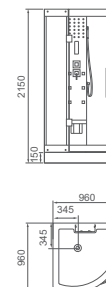

WS-300A

WS-301A

WS-302A

WS-300

WS-301

WS-302

WS-300A  
size:900 x 1200 x 2150mm

WS-300  
size:900 x 1200 x 2150mm

WS-301A  
size:900 x 900 x 2150mm  
1000 x 1000 x 2150mm

WS-301  
size:900 x 900 x 2150mm  
1000 x 1000 x 2150mm

WS-302A  
size:900 x 900 x 2150mm  
960 x 960 x 2150mm

WS-302  
size:900 x 900 x 2150mm  
960 x 960 x 2150mm

WS-300D

WS-302D

WS-301D

WS-303D

WS-300D  
size:1200 x 900 x 2150mm

WS-302D  
size: 900 x 900 x 2150mm  
960 x 960 x 2150mm

WS-301D  
size:900 x 900 x 2150mm  
1000 x 1000 x 2150mm

WS-303D  
size:800 x 800 x 2150mm  
900 x 900 x 2150mm  
1000 x 1000 x 2150mm

WS-304D

**WS-304D**  
 size: 750 × 900 × 2150mm  
 800 × 1000 × 2150mm  
 800 × 1200 × 2150mm

WS-300E

**WS-300E**  
 size: 1200 × 900 × 2150mm

WS-301E

**WS-301E**  
 size: 900 × 900 × 2150mm  
 1000 × 1000 × 2150mm