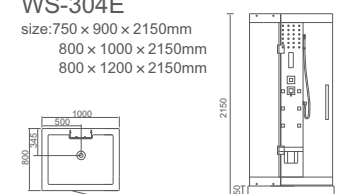

WS-300D

WS-302D

WS-301D

WS-303D

WS-300D  
size:1200 x 900 x 2150mm

WS-302D  
size: 900 x 900 x 2150mm  
960 x 960 x 2150mm

WS-301D  
size:900 x 900 x 2150mm  
1000 x 1000 x 2150mm

WS-303D  
size:800 x 800 x 2150mm  
900 x 900 x 2150mm  
1000 x 1000 x 2150mm

WS-304D

**WS-304D**  
 size: 750 × 900 × 2150mm  
 800 × 1000 × 2150mm  
 800 × 1200 × 2150mm

WS-300E

**WS-300E**  
 size: 1200 × 900 × 2150mm

WS-301E

**WS-301E**  
 size: 900 × 900 × 2150mm  
 1000 × 1000 × 2150mm

WS-302E

**WS-302E**  
 size: 900 × 900 × 2150mm  
 960 × 960 × 2150mm

WS-303E

**WS-303E**  
 size: 800 × 800 × 2150mm  
 900 × 900 × 2150mm  
 1000 × 1000 × 2150mm

WS-304E

**WS-304E**  
 size: 750 × 900 × 2150mm  
 800 × 1000 × 2150mm  
 800 × 1200 × 2150mm

**WS-301D**  
size:900 × 900 × 2150mm  
1000 × 1000 × 2150mm

**WS-303D**  
size:800 × 800 × 2150mm  
900 × 900 × 2150mm  
1000 × 1000 × 2150mm

WS-304D

**WS-304D**  
size:750 × 900 × 2150mm  
800 × 1000 × 2150mm  
800 × 1200 × 2150mm