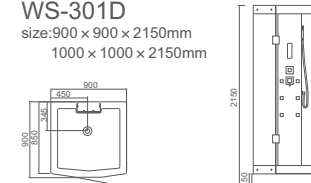

WS-304D

**WS-304D**  
 size: 750 × 900 × 2150mm  
 800 × 1000 × 2150mm  
 800 × 1200 × 2150mm

WS-300E

**WS-300E**  
 size: 1200 × 900 × 2150mm

WS-301E

**WS-301E**  
 size: 900 × 900 × 2150mm  
 1000 × 1000 × 2150mm

WS-302E

**WS-302E**  
 size: 900 × 900 × 2150mm  
 960 × 960 × 2150mm

WS-303E

**WS-303E**  
 size: 800 × 800 × 2150mm  
 900 × 900 × 2150mm  
 1000 × 1000 × 2150mm

WS-304E

**WS-304E**  
 size: 750 × 900 × 2150mm  
 800 × 1000 × 2150mm  
 800 × 1200 × 2150mm

## main features and function

主要特点和功能

1. 全玻璃房体 complete glass
2. 顶部灯光 top light
3. 排气扇 exhaust fan
4. 豪华顶部花洒 luxury top shower
5. 针刺按摩 nozzle

**WS-300D**  
size:1200 × 900 × 2150mm

**WS-302D**  
size:900 × 900 × 2150mm  
960 × 960 × 2150mm

**WS-301D**  
size:900 × 900 × 2150mm  
1000 × 1000 × 2150mm

**WS-303D**  
size:800 × 800 × 2150mm  
900 × 900 × 2150mm  
1000 × 1000 × 2150mm

WS-304D

**WS-304D**  
size:750 × 900 × 2150mm  
800 × 1000 × 2150mm  
800 × 1200 × 2150mm