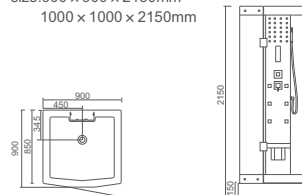

WS-300D

WS-302D

WS-301D

WS-303D

WS-300D  
size:1200 x 900 x 2150mm

WS-302D  
size: 900 x 900 x 2150mm  
960 x 960 x 2150mm

WS-301D  
size:900 x 900 x 2150mm  
1000 x 1000 x 2150mm

WS-303D  
size:800 x 800 x 2150mm  
900 x 900 x 2150mm  
1000 x 1000 x 2150mm

WS-304D

**WS-304D**  
 size: 750 × 900 × 2150mm  
 800 × 1000 × 2150mm  
 800 × 1200 × 2150mm

WS-300E

**WS-300E**  
 size: 1200 × 900 × 2150mm

WS-301E

**WS-301E**  
 size: 900 × 900 × 2150mm  
 1000 × 1000 × 2150mm

WS-302E

**WS-302E**  
 size: 900 × 900 × 2150mm  
 960 × 960 × 2150mm

WS-303E

**WS-303E**  
 size: 800 × 800 × 2150mm  
 900 × 900 × 2150mm  
 1000 × 1000 × 2150mm

WS-304E

**WS-304E**  
 size: 750 × 900 × 2150mm  
 800 × 1000 × 2150mm  
 800 × 1200 × 2150mm

**WS-301D**  
size:900 × 900 × 2150mm  
1000 × 1000 × 2150mm

**WS-303D**  
size:800 × 800 × 2150mm  
900 × 900 × 2150mm  
1000 × 1000 × 2150mm

WS-304D

**WS-304D**  
size:750 × 900 × 2150mm  
800 × 1000 × 2150mm  
800 × 1200 × 2150mm