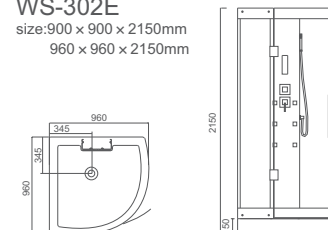

WS-302E

**WS-302E**  
 size: 900 × 900 × 2150mm  
 960 × 960 × 2150mm

WS-303E

**WS-303E**  
 size: 800 × 800 × 2150mm  
 900 × 900 × 2150mm  
 1000 × 1000 × 2150mm

WS-304E

**WS-304E**  
 size: 750 × 900 × 2150mm  
 800 × 1000 × 2150mm  
 800 × 1200 × 2150mm

**WS-301D**  
size:900 × 900 × 2150mm  
1000 × 1000 × 2150mm

**WS-303D**  
size:800 × 800 × 2150mm  
900 × 900 × 2150mm  
1000 × 1000 × 2150mm

WS-304D

**WS-304D**  
size:750 × 900 × 2150mm  
800 × 1000 × 2150mm  
800 × 1200 × 2150mm

WS-301E

WS-303E

WS-302E

WS-304E

WS-300E

**WS-300E**  
size:1200 × 900 × 2150mm

**WS-301E**  
size:900 × 900 × 2150mm  
1000 × 1000 × 2150mm

**WS-302E**  
size:900 × 900 × 2150mm  
960 × 960 × 2150mm

**WS-303E**  
size:800 × 800 × 2150mm  
900 × 900 × 2150mm  
1000 × 1000 × 2150mm

**WS-304E**  
size:750 × 900 × 2150mm  
800 × 1000 × 2150mm  
800 × 1200 × 2150mm