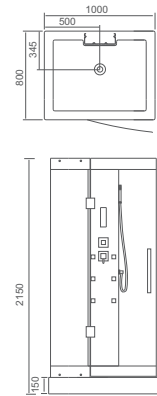

## main features and function

主要特点和功能

1. 全玻璃房体 complete glass
2. 顶部灯光 top light
3. 排气扇 exhaust fan
4. 豪华顶部花洒 luxury top shower
5. 针刺按摩 nozzle

**WS-300D**  
size:1200 × 900 × 2150mm

**WS-302D**  
size:900 × 900 × 2150mm  
960 × 960 × 2150mm

**WS-301D**  
size:900 × 900 × 2150mm  
1000 × 1000 × 2150mm

**WS-303D**  
size:800 × 800 × 2150mm  
900 × 900 × 2150mm  
1000 × 1000 × 2150mm

WS-304D

**WS-304D**  
size:750 × 900 × 2150mm  
800 × 1000 × 2150mm  
800 × 1200 × 2150mm

WS-301E

WS-303E

WS-302E

WS-304E

WS-300E

**WS-300E**  
size:1200 × 900 × 2150mm

**WS-301E**  
size:900 × 900 × 2150mm  
1000 × 1000 × 2150mm

**WS-302E**  
size:900 × 900 × 2150mm  
960 × 960 × 2150mm

**WS-303E**  
size:800 × 800 × 2150mm  
900 × 900 × 2150mm  
1000 × 1000 × 2150mm

**WS-304E**  
size:750 × 900 × 2150mm  
800 × 1000 × 2150mm  
800 × 1200 × 2150mm