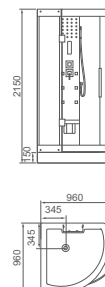

WS-300A

WS-301A

WS-302A

WS-300

WS-301

WS-302

WS-300A  
size:900 x 1200 x 2150mm

WS-300  
size:900 x 1200 x 2150mm

WS-301A  
size:900 x 900 x 2150mm  
1000 x 1000 x 2150mm

WS-301  
size:900 x 900 x 2150mm  
1000 x 1000 x 2150mm

WS-302A  
size:900 x 900 x 2150mm  
960 x 960 x 2150mm

WS-302  
size:900 x 900 x 2150mm  
960 x 960 x 2150mm

WS-300D

WS-302D

WS-301D

WS-303D

WS-300D  
size:1200 x 900 x 2150mm

WS-302D  
size: 900 x 900 x 2150mm  
960 x 960 x 2150mm

WS-301D  
size:900 x 900 x 2150mm  
1000 x 1000 x 2150mm

WS-303D  
size:800 x 800 x 2150mm  
900 x 900 x 2150mm  
1000 x 1000 x 2150mm

WS-304D

**WS-304D**  
 size: 750 × 900 × 2150mm  
 800 × 1000 × 2150mm  
 800 × 1200 × 2150mm

WS-300E

**WS-300E**  
 size: 1200 × 900 × 2150mm

WS-301E

**WS-301E**  
 size: 900 × 900 × 2150mm  
 1000 × 1000 × 2150mm