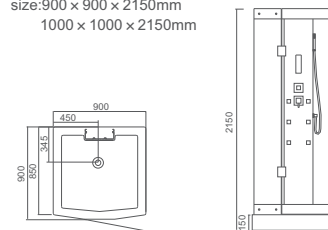

WS-302E

**WS-302E**  
 size: 900 × 900 × 2150mm  
 960 × 960 × 2150mm

WS-303E

**WS-303E**  
 size: 800 × 800 × 2150mm  
 900 × 900 × 2150mm  
 1000 × 1000 × 2150mm

WS-304E

**WS-304E**  
 size: 750 × 900 × 2150mm  
 800 × 1000 × 2150mm  
 800 × 1200 × 2150mm

**WS-301D**  
size:900 × 900 × 2150mm  
1000 × 1000 × 2150mm

**WS-303D**  
size:800 × 800 × 2150mm  
900 × 900 × 2150mm  
1000 × 1000 × 2150mm

WS-304D

**WS-304D**  
size:750 × 900 × 2150mm  
800 × 1000 × 2150mm  
800 × 1200 × 2150mm

WS-301E

WS-303E

WS-302E

WS-304E

WS-300E

**WS-300E**  
size:1200 × 900 × 2150mm

**WS-301E**  
size:900 × 900 × 2150mm  
1000 × 1000 × 2150mm

**WS-302E**  
size:900 × 900 × 2150mm  
960 × 960 × 2150mm

**WS-303E**  
size:800 × 800 × 2150mm  
900 × 900 × 2150mm  
1000 × 1000 × 2150mm

**WS-304E**  
size:750 × 900 × 2150mm  
800 × 1000 × 2150mm  
800 × 1200 × 2150mm