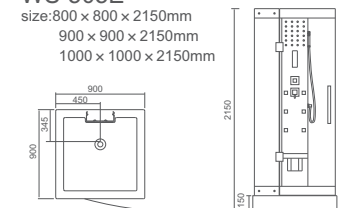

WS-301A  
size:900 x 900 x 2150mm  
1000 x 1000 x 2150mm

WS-301  
size:900 x 900 x 2150mm  
1000 x 1000 x 2150mm

WS-302A  
size:900 x 900 x 2150mm  
960 x 960 x 2150mm

WS-302  
size:900 x 900 x 2150mm  
960 x 960 x 2150mm

WS-300D

WS-302D

WS-301D

WS-303D

WS-300D  
size:1200 x 900 x 2150mm

WS-302D  
size: 900 x 900 x 2150mm  
960 x 960 x 2150mm

WS-301D  
size:900 x 900 x 2150mm  
1000 x 1000 x 2150mm

WS-303D  
size:800 x 800 x 2150mm  
900 x 900 x 2150mm  
1000 x 1000 x 2150mm

WS-304D

**WS-304D**  
 size: 750 × 900 × 2150mm  
 800 × 1000 × 2150mm  
 800 × 1200 × 2150mm

WS-300E

**WS-300E**  
 size: 1200 × 900 × 2150mm

WS-301E

**WS-301E**  
 size: 900 × 900 × 2150mm  
 1000 × 1000 × 2150mm

WS-302E

**WS-302E**  
 size: 900 × 900 × 2150mm  
 960 × 960 × 2150mm

WS-303E

**WS-303E**  
 size: 800 × 800 × 2150mm  
 900 × 900 × 2150mm  
 1000 × 1000 × 2150mm

WS-304E

**WS-304E**  
 size: 750 × 900 × 2150mm  
 800 × 1000 × 2150mm  
 800 × 1200 × 2150mm