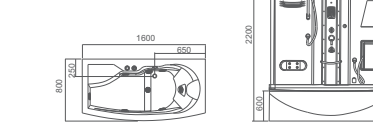

WS-701  
 Size:1660x1660x2250mm

- WS-801A,WS-802A,WS-803A:  
 Steam bath 蒸汽浴  
 Radio 收音机  
 CD connection 外接CD  
 Telephone 电话  
 Temperature indication/adjustment 温度显示/调节  
 Time indication/adjustment 时间显示/调节  
 Exhaust fan 排气扇  
 Illuminating lamp 照明灯  
 Background light 背景灯  
 Back acupuncture massage 背部针刺按摩  
 Top shower 顶喷  
 Movable shower 活动花洒  
 Ozone disinfection 臭氧  
 Functional changeover 功能转换  
 Electric leakage protection 电子防漏保护  
 Foot massage 脚部按摩

WS-801A  
 Size:1050x1050x2150mm

WS-802A(Left/Right)  
 Size:1130x850x2150mm

WS-803A(Left/Right)  
 Size:1380x880x2150mm

WS-600A  
 Size:1400x1400x2200mm

WS-609A  
 Size:1300x1300x2200mm

WS-808A  
 Size:1560x1560x2170mm

WS-805A  
 Size:1600x800x2200mm

WS-608A  
 Size:1580x1580x2200mm

WS-180100(Left/Right)  
 Size:1800x1000x2200mm