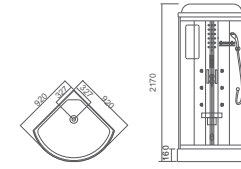

Steam Bathroom II

sanitary ware  
expert,  
your  
best choice.

WS-907L  
Size:1350x1350x2150mm  
WS-908L  
Size:1500x1500x2150mm

WS-905AL  
Size:1500x800x2150mm  
Size:1600x800x2150mm  
Size:1700x800x2150mm

WS-9090K  
Size:920x920x2170mm

WS-902A  
WS-902B

WS-903A(Left/Right)  
WS-903B(Left/Right)

WS-902L1  
WS-902L2

WS-902A  
Size:900x900x2150mm  
WS-902B  
Size:1000x1000x2150mm

WS-903A(Left/Right)  
Size:1300x900x2150mm  
WS-903B(Left/Right)  
Size:1200x850x2150mm

WS-801A  
 Size:1050x1050x2150mm

WS-802A(Left/Right)  
 Size:1130x850x2150mm

WS-803A(Left/Right)  
 Size:1380x880x2150mm

WS-600A  
 Size:1400x1400x2200mm

WS-609A  
 Size:1300x1300x2200mm

WS-808A  
 Size:1560x1560x2170mm

WS-805A  
 Size:1600x800x2200mm

WS-608A  
 Size:1580x1580x2200mm

WS-180100(Left/Right)  
 Size:1800x1000x2200mm