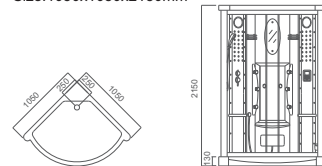

Steam Bathroom II

sanitary ware  
expert,  
your  
best choice.

WS-907L  
Size:1350x1350x2150mm  
WS-908L  
Size:1500x1500x2150mm

WS-905AL  
Size:1500x800x2150mm  
Size:1600x800x2150mm  
Size:1700x800x2150mm

WS-701  
 Size:1660x1660x2250mm

- WS-801A,WS-802A,WS-803A:  
 Steam bath 蒸汽浴  
 Radio 收音机  
 CD connection 外接CD  
 Telephone 电话  
 Temperature indication/adjustment 温度显示/调节  
 Time indication/adjustment 时间显示/调节  
 Exhaust fan 排气扇  
 Illuminating lamp 照明灯  
 Background light 背景灯  
 Back acupuncture massage 背部针刺按摩  
 Top shower 顶喷  
 Movable shower 活动花洒  
 Ozone disinfection 臭氧  
 Functional changeover 功能转换  
 Electric leakage protection 电子防漏保护  
 Foot massage 脚部按摩

WS-801A  
 Size:1050x1050x2150mm

WS-802A(Left/Right)  
 Size:1130x850x2150mm

WS-803A(Left/Right)  
 Size:1380x880x2150mm

WS-600A  
 Size:1400x1400x2200mm

WS-609A  
 Size:1300x1300x2200mm

WS-808A  
 Size:1560x1560x2170mm

WS-805A  
 Size:1600x800x2200mm

WS-608A  
 Size:1580x1580x2200mm

WS-180100(Left/Right)  
 Size:1800x1000x2200mm