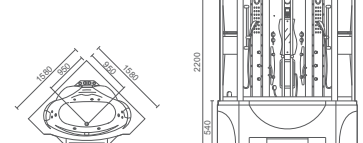

WS-701  
 Size:1660x1660x2250mm

- WS-801A,WS-802A,WS-803A:  
 Steam bath 蒸汽浴  
 Radio 收音机  
 CD connection 外接CD  
 Telephone 电话  
 Temperature indication/adjustment 温度显示/调节  
 Time indication/adjustment 时间显示/调节  
 Exhaust fan 排气扇  
 Illuminating lamp 照明灯  
 Background light 背景灯  
 Back acupuncture massage 背部针刺按摩  
 Top shower 顶喷  
 Movable shower 活动花洒  
 Ozone disinfection 臭氧  
 Functional changeover 功能转换  
 Electric leakage protection 电子防漏保护  
 Foot massage 脚部按摩

WS-801A  
 Size:1050x1050x2150mm

WS-802A(Left/Right)  
 Size:1130x850x2150mm

WS-803A(Left/Right)  
 Size:1380x880x2150mm

WS-600A  
 Size:1400x1400x2200mm

WS-609A  
 Size:1300x1300x2200mm

WS-808A  
 Size:1560x1560x2170mm

WS-805A  
 Size:1600x800x2200mm

WS-608A  
 Size:1580x1580x2200mm

WS-180100(Left/Right)  
 Size:1800x1000x2200mm