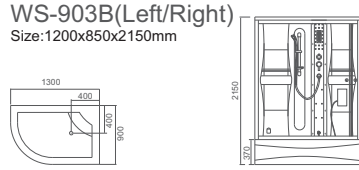

WS-9090K  
Size:920x920x2170mm

WS-902A  
WS-902B

WS-903A(Left/Right)  
WS-903B(Left/Right)

WS-902L1  
WS-902L2

WS-902A  
Size:900x900x2150mm  
WS-902B  
Size:1000x1000x2150mm

WS-903A(Left/Right)  
Size:1300x900x2150mm  
WS-903B(Left/Right)  
Size:1200x850x2150mm

WS-902L1  
Size:900x900x2190mm  
WS-902L2  
Size:1000x1000x2190mm

WS-905AL,WS-907L,WS-908L:

- Steam bath 蒸汽浴
- Radio 收音机
- CD connection 外接CD
- Telephone receiver 电话接听
- Temperature indication/adjustment 温度显示/调节
- Time indication/adjustment 时间显示/调节
- Exhaust fan 排气扇
- Illuminating lamp 照明灯
- Background light 背景灯
- Back acupuncture massage 背部针刺按摩
- Top shower 顶喷
- Movable shower 活动花洒
- Ozone disinfection 臭氧
- Functional changeover 功能转换
- Electric leakage protection 电子防漏保护
- Foot massage 脚部按摩
- Water pressure massage 水力按摩

WS-801A  
 Size:1050x1050x2150mm

WS-802A(Left/Right)  
 Size:1130x850x2150mm

WS-803A(Left/Right)  
 Size:1380x880x2150mm

WS-600A  
 Size:1400x1400x2200mm

WS-609A  
 Size:1300x1300x2200mm

WS-808A  
 Size:1560x1560x2170mm

WS-805A  
 Size:1600x800x2200mm

WS-608A  
 Size:1580x1580x2200mm

WS-180100(Left/Right)  
 Size:1800x1000x2200mm