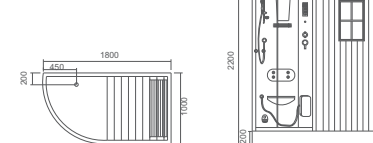

Steam Bathroom II

sanitary ware  
expert,  
your  
best choice.

WS-907L  
Size:1350x1350x2150mm  
WS-908L  
Size:1500x1500x2150mm

WS-905AL  
Size:1500x800x2150mm  
Size:1600x800x2150mm  
Size:1700x800x2150mm

WS-701  
 Size:1660x1660x2250mm

- WS-801A,WS-802A,WS-803A:  
 Steam bath 蒸汽浴  
 Radio 收音机  
 CD connection 外接CD  
 Telephone 电话  
 Temperature indication/adjustment 温度显示/调节  
 Time indication/adjustment 时间显示/调节  
 Exhaust fan 排气扇  
 Illuminating lamp 照明灯  
 Background light 背景灯  
 Back acupuncture massage 背部针刺按摩  
 Top shower 顶喷  
 Movable shower 活动花洒  
 Ozone disinfection 臭氧  
 Functional changeover 功能转换  
 Electric leakage protection 电子防漏保护  
 Foot massage 脚部按摩

WS-801A  
 Size:1050x1050x2150mm

WS-802A(Left/Right)  
 Size:1130x850x2150mm

WS-803A(Left/Right)  
 Size:1380x880x2150mm

WS-600A  
 Size:1400x1400x2200mm

WS-609A  
 Size:1300x1300x2200mm

WS-808A  
 Size:1560x1560x2170mm

WS-805A  
 Size:1600x800x2200mm

WS-608A  
 Size:1580x1580x2200mm

WS-180100(Left/Right)  
 Size:1800x1000x2200mm