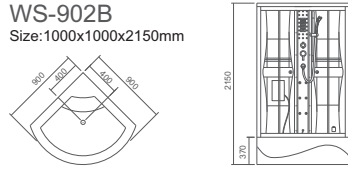

WS-9090K  
Size:920x920x2170mm

WS-902A  
WS-902B

WS-903A(Left/Right)  
WS-903B(Left/Right)

WS-902L1  
WS-902L2

WS-902A  
Size:900x900x2150mm  
WS-902B  
Size:1000x1000x2150mm

WS-903A(Left/Right)  
Size:1300x900x2150mm  
WS-903B(Left/Right)  
Size:1200x850x2150mm

WS-902L1  
Size:900x900x2190mm  
WS-902L2  
Size:1000x1000x2190mm

WS-905AL,WS-907L,WS-908L:

- Steam bath 蒸汽浴
- Radio 收音机
- CD connection 外接CD
- Telephone receiver 电话接听
- Temperature indication/adjustment 温度显示/调节
- Time indication/adjustment 时间显示/调节
- Exhaust fan 排气扇
- Illuminating lamp 照明灯
- Background light 背景灯
- Back acupuncture massage 背部针刺按摩
- Top shower 顶喷
- Movable shower 活动花洒
- Ozone disinfection 臭氧
- Functional changeover 功能转换
- Electric leakage protection 电子防漏保护
- Foot massage 脚部按摩
- Water pressure massage 水力按摩

WS-801A  
 Size:1050x1050x2150mm

WS-802A(Left/Right)  
 Size:1130x850x2150mm

WS-803A(Left/Right)  
 Size:1380x880x2150mm

WS-600A  
 Size:1400x1400x2200mm

WS-609A  
 Size:1300x1300x2200mm

WS-808A  
 Size:1560x1560x2170mm

WS-805A  
 Size:1600x800x2200mm

WS-608A  
 Size:1580x1580x2200mm

WS-180100(Left/Right)  
 Size:1800x1000x2200mm