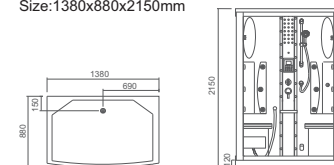

WS-9090K  
Size:920x920x2170mm

WS-902A  
WS-902B

WS-903A(Left/Right)  
WS-903B(Left/Right)

WS-902L1  
WS-902L2

WS-902A  
Size:900x900x2150mm  
WS-902B  
Size:1000x1000x2150mm

WS-903A(Left/Right)  
Size:1300x900x2150mm  
WS-903B(Left/Right)  
Size:1200x850x2150mm

WS-701  
 Size:1660x1660x2250mm

- WS-801A,WS-802A,WS-803A:  
 Steam bath 蒸汽浴  
 Radio 收音机  
 CD connection 外接CD  
 Telephone 电话  
 Temperature indication/adjustment 温度显示/调节  
 Time indication/adjustment 时间显示/调节  
 Exhaust fan 排气扇  
 Illuminating lamp 照明灯  
 Background light 背景灯  
 Back acupuncture massage 背部针刺按摩  
 Top shower 顶喷  
 Movable shower 活动花洒  
 Ozone disinfection 臭氧  
 Functional changeover 功能转换  
 Electric leakage protection 电子防漏保护  
 Foot massage 脚部按摩

WS-801A  
 Size:1050x1050x2150mm

WS-802A(Left/Right)  
 Size:1130x850x2150mm

WS-803A(Left/Right)  
 Size:1380x880x2150mm

WS-600A  
 Size:1400x1400x2200mm

WS-609A  
 Size:1300x1300x2200mm

WS-808A  
 Size:1560x1560x2170mm

WS-805A  
 Size:1600x800x2200mm

WS-608A  
 Size:1580x1580x2200mm

WS-180100(Left/Right)  
 Size:1800x1000x2200mm