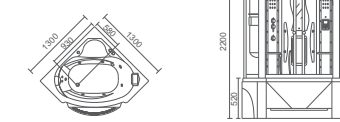

WS-701  
 Size:1660x1660x2250mm

- WS-801A,WS-802A,WS-803A:  
 Steam bath 蒸汽浴  
 Radio 收音机  
 CD connection 外接CD  
 Telephone 电话  
 Temperature indication/adjustment 温度显示/调节  
 Time indication/adjustment 时间显示/调节  
 Exhaust fan 排气扇  
 Illuminating lamp 照明灯  
 Background light 背景灯  
 Back acupuncture massage 背部针刺按摩  
 Top shower 顶喷  
 Movable shower 活动花洒  
 Ozone disinfection 臭氧  
 Functional changeover 功能转换  
 Electric leakage protection 电子防漏保护  
 Foot massage 脚部按摩

WS-801A  
 Size:1050x1050x2150mm

WS-802A(Left/Right)  
 Size:1130x850x2150mm

WS-803A(Left/Right)  
 Size:1380x880x2150mm

WS-600A  
 Size:1400x1400x2200mm

WS-609A  
 Size:1300x1300x2200mm

WS-808A  
 Size:1560x1560x2170mm

WS-805A  
 Size:1600x800x2200mm

WS-608A  
 Size:1580x1580x2200mm

WS-180100(Left/Right)  
 Size:1800x1000x2200mm