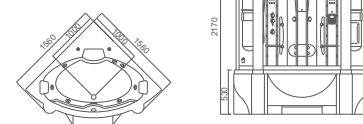

WS-801A  
 Size:1050x1050x2150mm

WS-802A(Left/Right)  
 Size:1130x850x2150mm

WS-803A(Left/Right)  
 Size:1380x880x2150mm

WS-600A  
 Size:1400x1400x2200mm

WS-609A  
 Size:1300x1300x2200mm

WS-808A  
 Size:1560x1560x2170mm

WS-805A  
 Size:1600x800x2200mm

WS-608A  
 Size:1580x1580x2200mm

WS-180100(Left/Right)  
 Size:1800x1000x2200mm