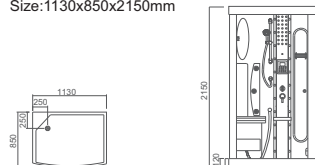

WS-9090K  
Size:920x920x2170mm

WS-902A  
WS-902B

WS-903A(Left/Right)  
WS-903B(Left/Right)

WS-902L1  
WS-902L2

WS-902A  
Size:900x900x2150mm  
WS-902B  
Size:1000x1000x2150mm

WS-903A(Left/Right)  
Size:1300x900x2150mm  
WS-903B(Left/Right)  
Size:1200x850x2150mm

WS-701  
 Size:1660x1660x2250mm

- WS-801A,WS-802A,WS-803A:  
 Steam bath 蒸汽浴  
 Radio 收音机  
 CD connection 外接CD  
 Telephone 电话  
 Temperature indication/adjustment 温度显示/调节  
 Time indication/adjustment 时间显示/调节  
 Exhaust fan 排气扇  
 Illuminating lamp 照明灯  
 Background light 背景灯  
 Back acupuncture massage 背部针刺按摩  
 Top shower 顶喷  
 Movable shower 活动花洒  
 Ozone disinfection 臭氧  
 Functional changeover 功能转换  
 Electric leakage protection 电子防漏保护  
 Foot massage 脚部按摩

WS-801A  
 Size:1050x1050x2150mm

WS-802A(Left/Right)  
 Size:1130x850x2150mm

WS-803A(Left/Right)  
 Size:1380x880x2150mm

WS-600A  
 Size:1400x1400x2200mm

WS-609A  
 Size:1300x1300x2200mm

WS-808A  
 Size:1560x1560x2170mm

WS-805A  
 Size:1600x800x2200mm

WS-608A  
 Size:1580x1580x2200mm

WS-180100(Left/Right)  
 Size:1800x1000x2200mm