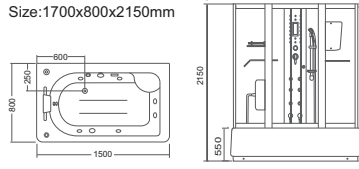

Steam Bathroom II

sanitary ware  
expert,  
your  
best choice.

WS-907L  
Size:1350x1350x2150mm  
WS-908L  
Size:1500x1500x2150mm

WS-905AL  
Size:1500x800x2150mm  
Size:1600x800x2150mm  
Size:1700x800x2150mm

WS-9090K  
Size:920x920x2170mm

WS-902A  
WS-902B

WS-903A(Left/Right)  
WS-903B(Left/Right)

WS-902L1  
WS-902L2

WS-902A  
Size:900x900x2150mm  
WS-902B  
Size:1000x1000x2150mm

WS-903A(Left/Right)  
Size:1300x900x2150mm  
WS-903B(Left/Right)  
Size:1200x850x2150mm

WS-801A  
 Size:1050x1050x2150mm

WS-802A(Left/Right)  
 Size:1130x850x2150mm

WS-803A(Left/Right)  
 Size:1380x880x2150mm

WS-600A  
 Size:1400x1400x2200mm

WS-609A  
 Size:1300x1300x2200mm

WS-808A  
 Size:1560x1560x2170mm

WS-805A  
 Size:1600x800x2200mm

WS-608A  
 Size:1580x1580x2200mm

WS-180100(Left/Right)  
 Size:1800x1000x2200mm