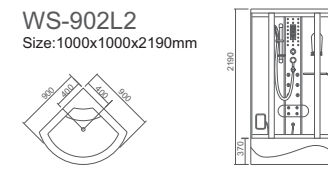

WS-9090K  
Size:920x920x2170mm

WS-902A  
WS-902B

WS-903A(Left/Right)  
WS-903B(Left/Right)

WS-902L1  
WS-902L2

WS-902A  
Size:900x900x2150mm  
WS-902B  
Size:1000x1000x2150mm

WS-903A(Left/Right)  
Size:1300x900x2150mm  
WS-903B(Left/Right)  
Size:1200x850x2150mm

WS-902L1  
Size:900x900x2190mm  
WS-902L2  
Size:1000x1000x2190mm

WS-905AL,WS-907L,WS-908L:

- Steam bath 蒸汽浴
- Radio 收音机
- CD connection 外接CD
- Telephone receiver 电话接听
- Temperature indication/adjustment 温度显示/调节
- Time indication/adjustment 时间显示/调节
- Exhaust fan 排气扇
- Illuminating lamp 照明灯
- Background light 背景灯
- Back acupuncture massage 背部针刺按摩
- Top shower 顶喷
- Movable shower 活动花洒
- Ozone disinfection 臭氧
- Functional changeover 功能转换
- Electric leakage protection 电子防漏保护
- Foot massage 脚部按摩
- Water pressure massage 水力按摩

WS-801A  
 Size:1050x1050x2150mm

WS-802A(Left/Right)  
 Size:1130x850x2150mm

WS-803A(Left/Right)  
 Size:1380x880x2150mm

WS-600A  
 Size:1400x1400x2200mm

WS-609A  
 Size:1300x1300x2200mm

WS-808A  
 Size:1560x1560x2170mm

WS-805A  
 Size:1600x800x2200mm

WS-608A  
 Size:1580x1580x2200mm

WS-180100(Left/Right)  
 Size:1800x1000x2200mm