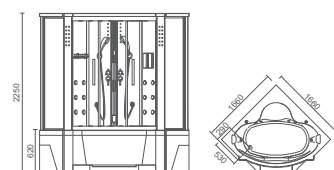

WS-902L1  
Size:900x900x2190mm  
WS-902L2  
Size:1000x1000x2190mm

WS-905AL,WS-907L,WS-908L:

- Steam bath 蒸汽浴
- Radio 收音机
- CD connection 外接CD
- Telephone receiver 电话接听
- Temperature indication/adjustment 温度显示/调节
- Time indication/adjustment 时间显示/调节
- Exhaust fan 排气扇
- Illuminating lamp 照明灯
- Background light 背景灯
- Back acupuncture massage 背部针刺按摩
- Top shower 顶喷
- Movable shower 活动花洒
- Ozone disinfection 臭氧
- Functional changeover 功能转换
- Electric leakage protection 电子防漏保护
- Foot massage 脚部按摩
- Water pressure massage 水力按摩

WS-701  
 Size:1660x1660x2250mm

- WS-801A,WS-802A,WS-803A:  
 Steam bath 蒸汽浴  
 Radio 收音机  
 CD connection 外接CD  
 Telephone 电话  
 Temperature indication/adjustment 温度显示/调节  
 Time indication/adjustment 时间显示/调节  
 Exhaust fan 排气扇  
 Illuminating lamp 照明灯  
 Background light 背景灯  
 Back acupuncture massage 背部针刺按摩  
 Top shower 顶喷  
 Movable shower 活动花洒  
 Ozone disinfection 臭氧  
 Functional changeover 功能转换  
 Electric leakage protection 电子防漏保护  
 Foot massage 脚部按摩

WS-801A  
 Size:1050x1050x2150mm

WS-802A(Left/Right)  
 Size:1130x850x2150mm

WS-803A(Left/Right)  
 Size:1380x880x2150mm

WS-600A  
 Size:1400x1400x2200mm

WS-609A  
 Size:1300x1300x2200mm

WS-808A  
 Size:1560x1560x2170mm

WS-805A  
 Size:1600x800x2200mm

WS-608A  
 Size:1580x1580x2200mm

WS-180100(Left/Right)  
 Size:1800x1000x2200mm