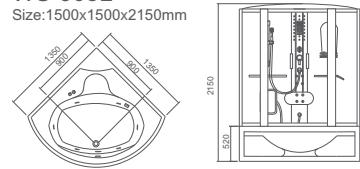

Steam Bathroom II

sanitary ware  
expert,  
your  
best choice.

WS-907L  
Size:1350x1350x2150mm  
WS-908L  
Size:1500x1500x2150mm

WS-905AL  
Size:1500x800x2150mm  
Size:1600x800x2150mm  
Size:1700x800x2150mm

WS-9090K  
Size:920x920x2170mm

WS-902A  
WS-902B

WS-903A(Left/Right)  
WS-903B(Left/Right)

WS-902L1  
WS-902L2

WS-902A  
Size:900x900x2150mm  
WS-902B  
Size:1000x1000x2150mm

WS-903A(Left/Right)  
Size:1300x900x2150mm  
WS-903B(Left/Right)  
Size:1200x850x2150mm

WS-801A  
 Size:1050x1050x2150mm

WS-802A(Left/Right)  
 Size:1130x850x2150mm

WS-803A(Left/Right)  
 Size:1380x880x2150mm

WS-600A  
 Size:1400x1400x2200mm

WS-609A  
 Size:1300x1300x2200mm

WS-808A  
 Size:1560x1560x2170mm

WS-805A  
 Size:1600x800x2200mm

WS-608A  
 Size:1580x1580x2200mm

WS-180100(Left/Right)  
 Size:1800x1000x2200mm